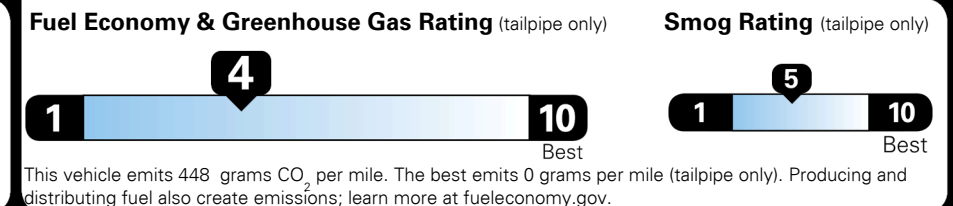

EMISSIONS:
 This vehicle is certified to meet emission requirements in all 50 states

EPA DOT Fuel Economy and Environment

Fuel Economy

20 MPG
 combined city/hwy

18 MPG
 city

23 MPG
 highway

5.0 gallons per 100 miles

Small SUVs range from 16 to 125 MPG. The best vehicle rates 141 MPGe.

You spend \$4,750
 more in fuel costs over 5 years compared to the average new vehicle.

Annual fuel cost \$2,450

Actual results will vary for many reasons, including driving conditions and how you drive and maintain your vehicle. The average new vehicle gets 27 MPG and costs \$7,500 to fuel over 5 years. Cost estimates are based on 15,000 miles per year at \$ 2.70 per gallon. MPGe is miles per gasoline gallon equivalent. Vehicle emissions are a significant cause of climate change and smog.