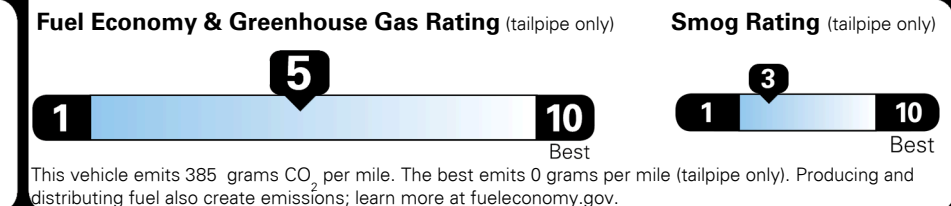

GENESIS WARRANTY

- 5-year/60,000-mile New Vehicle Warranty*
- 10-year/100,000-mile Powertrain Warranty*
- 7-year/Unlimited-mile Anti-perforation Warranty*
- Limited warranties, see dealer for details

Full Tank of Gas

Additional Standard Features

- Carpeted Floor Mats

Manufacturer's Suggested Retail Price: $39,625.00

ADDED FEATURES:

Accessories

- *Cargo Tray $150.00
- *First Aid Kit $45.00
- *Rear Bumper Appliqué $85.00
- *Wheel Locks $85.00

SOLD TO: OH704 SHIPPED TO: OH704
GENESIS OF DUBLIN
2441 BILLINGSLEY ROAD
COLUMBUS OH 43235

VIN: KMTG34TA5NU086750	ENGINE: G4KLM038257	EXTERIOR COLOR: ALTA WHITE	INTERIOR/SEAT COLOR: OBSIDIAN BLACK/OBSIDIAN
MODEL: R0422A45	PORT OF ENTRY: PT	TRANSPORT: TRUCK	ACCESSORY WEIGHT: 16 lbs./ 7 kgs.

EMISSIONS:
This vehicle is certified to meet emission requirements in all 50 states

Inland Freight & Handling : $1,045.00

TOTAL PRICE: $41,035.00

204 A 1652CGLOVI

EPA DOT Fuel Economy and Environment

Fuel Economy

23 MPG
combined city/hwy

20 city
28 highway

4.3 gallons per 100 miles

Compact Cars range from 14 to 114 MPG. The best vehicle rates 142 MPGe.

You spend $3,000
more in fuel costs over 5 years compared to the average new vehicle.

Annual fuel cost $1,900

Actual results will vary for many reasons, including driving conditions and how you drive and maintain your vehicle. The average new vehicle gets 27 MPG and costs $6,500 to fuel over 5 years. Cost estimates are based on 15,000 miles per year at $ 2.35 per gallon. MPGe is miles per gasoline gallon equivalent. Vehicle emissions are a significant cause of climate change and smog.

fueleconomy.gov

Calculate personalized estimates and compare vehicles

GOVERNMENT 5-STAR SAFETY RATINGS

This vehicle has not been rated by the government for overall vehicle score, frontal crash, side crash or rollover risk.

Source: National Highway Traffic Safety Administration (NHTSA).
www.safercar.gov or 1-888-327-4236

Manufacturer's suggested retail price includes manufacturer's recommended pre-delivery service. Gasoline license and title fees state and local taxes and dealer installed options and accessories are not included in the manufacturer's suggested retail price. This label has been affixed to this vehicle by Hyundai Motor America, pursuant to the requirements of 15 U.S.C. 1231 et seq. which prohibits its removal or alteration prior to delivery to the ultimate purchaser.