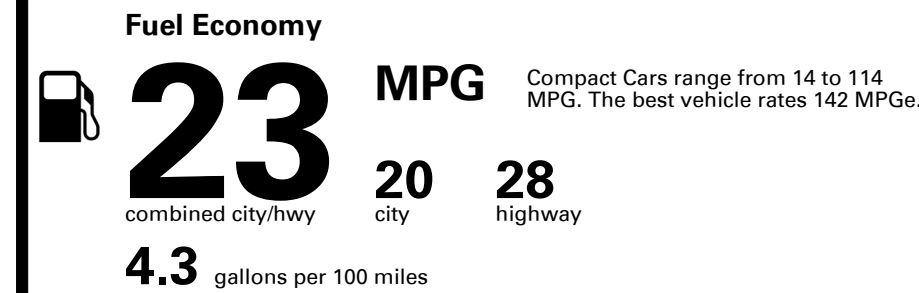

GENESIS WARRANTY

- 5-year/60,000-mile New Vehicle Warranty*
- 10-year/100,000-mile Powertrain Warranty*
- 7-year/Unlimited-mile Anti-perforation Warranty*
- Limited warranties, see dealer for details

Full Tank of Gas

Additional Standard Features

- Carpeted Floor Mats

Manufacturer's Suggested Retail Price: $39,625.00

ADDED FEATURES:

- *TASMAN BLUE(URA) Paint $500.00

*Prestige Package: $4,000.00

- 19" Alloy Wheels
- Leather Seating Surfaces
- Wide Sunroof
- Lexicon® 15-Speaker Premium Audio System
- Parking Distance Warning - Forward & Reverse
- Integrated Memory System
- Power Tilt-and-Telescopic Steering Wheel
- Aluminum Trim
- Rain-Sensing Wipers
- Passenger Walk-in Device
- Passenger 4-Way Lumbar
- Wireless Device Charging
- Acoustic Laminated Glass (Front Side)

Accessories

- *Cargo Tray $150.00
- *First Aid Kit $45.00
- *Mud Guards $140.00
- *Rear Bumper Appliqué $85.00
- *Wheel Locks $85.00

Inland Freight & Handling : $1,045.00

TOTAL PRICE: $45,675.00

197 A 1752CRCC

SOLD TO: OH708 SHIPPED TO: OH708
GENESIS OF COLUMBUS
2900 MORSE RD.
COLUMBUS OH 43231

VIN: KMTG34TA4NU086870	ENGINE: G4KLM038908	EXTERIOR COLOR: TASMAN BLUE	INTERIOR/SEAT COLOR: SANDSTORM
MODEL: R0422A45	PORT OF ENTRY: PT	TRANSPORT: TRUCK	ACCESSORY WEIGHT: 17 lbs./ 8 kgs.

EMISSIONS:
This vehicle is certified to meet emission requirements in all 50 states

EPA DOT Fuel Economy and Environment

You spend $3,000
more in fuel costs over 5 years compared to the average new vehicle.

Annual fuel cost $1,900

Fuel Economy & Greenhouse Gas Rating (tailpipe only)

Smog Rating (tailpipe only)

This vehicle emits 385 grams CO₂ per mile. The best emits 0 grams per mile (tailpipe only). Producing and distributing fuel also create emissions; learn more at fueleconomy.gov.

Actual results will vary for many reasons, including driving conditions and how you drive and maintain your vehicle. The average new vehicle gets 27 MPG and costs $6,500 to fuel over 5 years. Cost estimates are based on 15,000 miles per year at $ 2.35 per gallon. MPGe is miles per gasoline gallon equivalent. Vehicle emissions are a significant cause of climate change and smog.

fueleconomy.gov

Calculate personalized estimates and compare vehicles

GOVERNMENT 5-STAR SAFETY RATINGS

This vehicle has not been rated by the government for overall vehicle score, frontal crash, side crash or rollover risk.

Source: National Highway Traffic Safety Administration (NHTSA).
www.safercar.gov or 1-888-327-4236

Manufacturer's suggested retail price includes manufacturer's recommended pre-delivery service. Gasoline license and title fees state and local taxes and dealer installed options and accessories are not included in the manufacturer's suggested retail price. This label has been affixed to this vehicle by Hyundai Motor America, pursuant to the requirements of 15 U.S.C. 1231 et seq. which prohibits its removal or alteration prior to delivery to the ultimate purchaser.

PARTS CONTENT INFORMATION

FOR VEHICLES IN THIS CARLINE: U.S./CANADIAN PARTS CONTENT: 5 %

MAJOR SOURCES OF FOREIGN PARTS CONTENT: KOREA: 85 %

FOR THIS VEHICLE: FINAL ASSEMBLY POINT: ULSAN, KOREA

COUNTRY OF ORIGIN:

ENGINE: KOREA TRANSMISSION: KOREA

Note: Parts content does not include final assembly, distribution, or other non-parts costs.